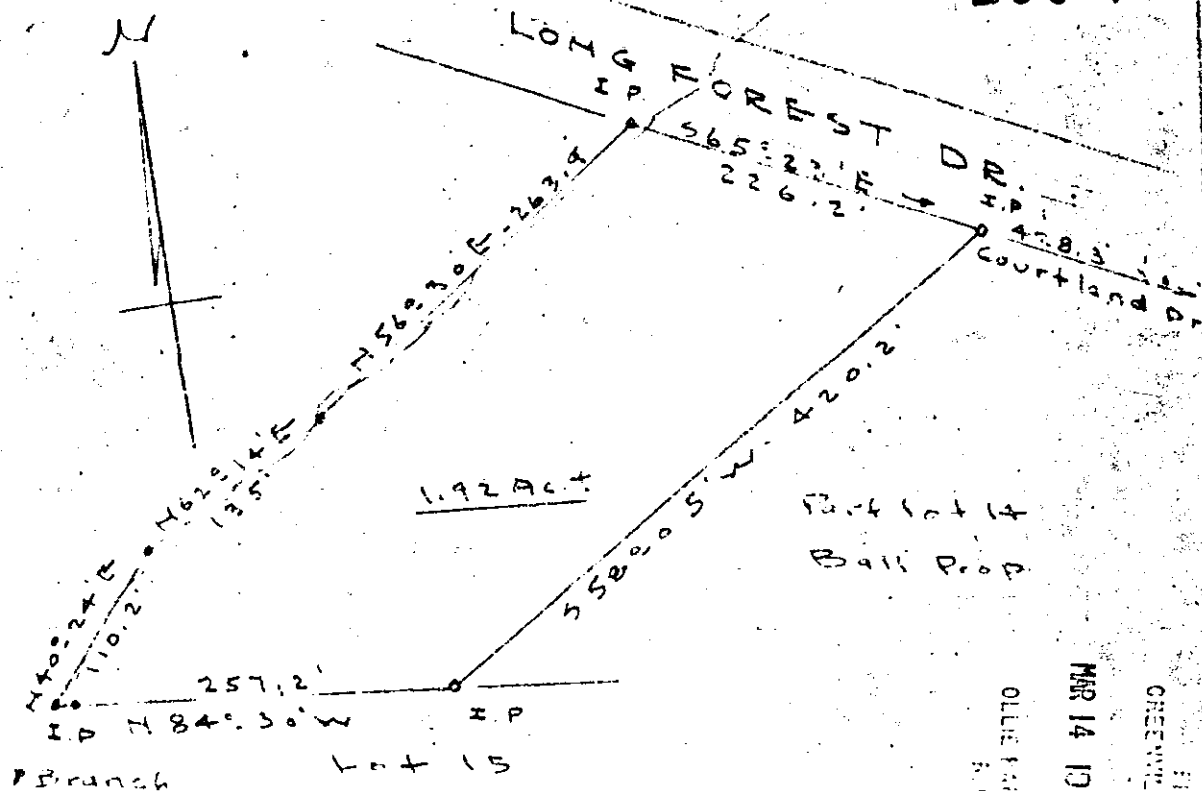

# Plat Book SSS Page 46

SSS-46

1.92 AC.

Part Lot 14  
Ball Prop

PROPERTY OF  
C. G. LOGERHOLM  
Part Lot 14 - Highview Acres  
Near Greenville, S.C.  
Scale 1" = 100' - Jan-18-55

MAR 14 10 42 AM 1968

OLIE FERRIS WIRTH  
S.M.D.

FILE  
GREENVILLE CO. S.C.

24035

Recorded March 14, 1968 at 10:42 A. M., #24035.

SSS-46

5.0.14.11.4.5.805